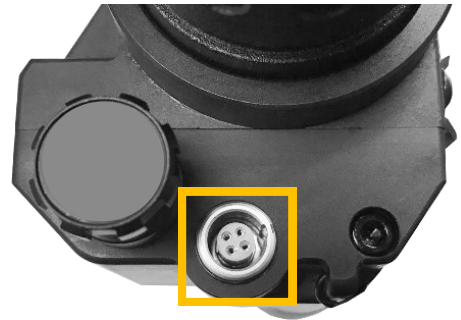

TACTICAL NIGHT VISION MONOCULAR PVS-14C

DISTINCTIVE FEATURES (Continued)

External Power Port. Model Name: PVS-14C-MOD

Along with conventional AA and CR123 Batteries PVS-14C Can be Powered From External Power Sources Such as USB Power Banks, the universal power pack MVP-240™ or a 12V Car Power Supply.

4 x AA Batteries

4 x AA Batteries