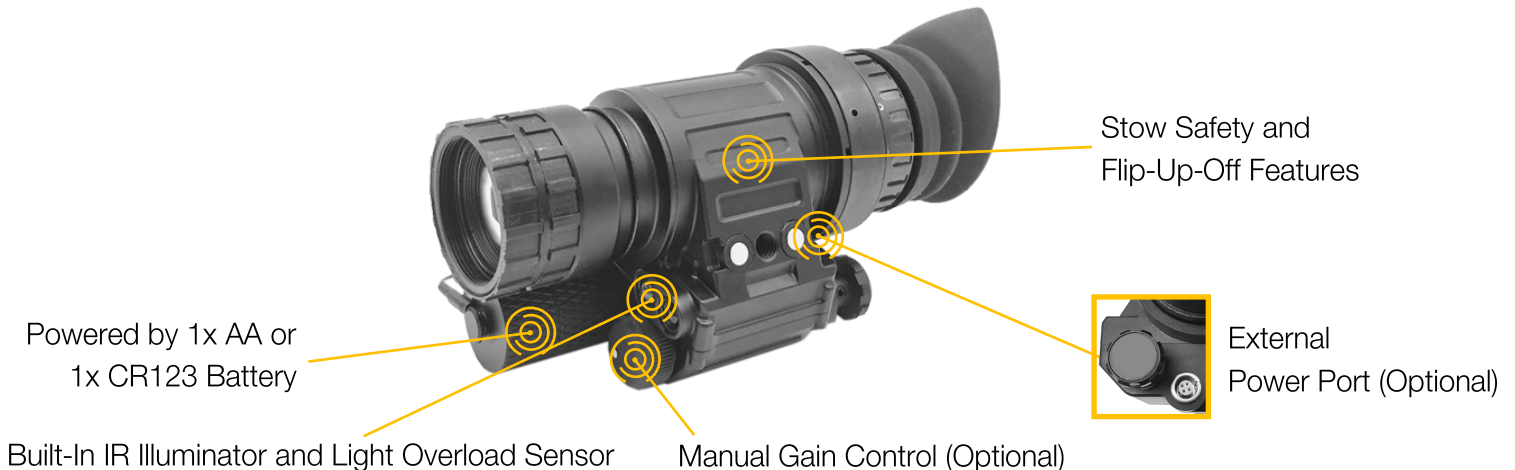

ADVANTAGES OF THE PVS-14C

KEY FEATURES

- Universal Night Operations Tool
- Unique Safety Features
- Extended Range Observation
- Multi-Use System Design
- Accepts External Power Sources
- Preferred choice of NATO forces