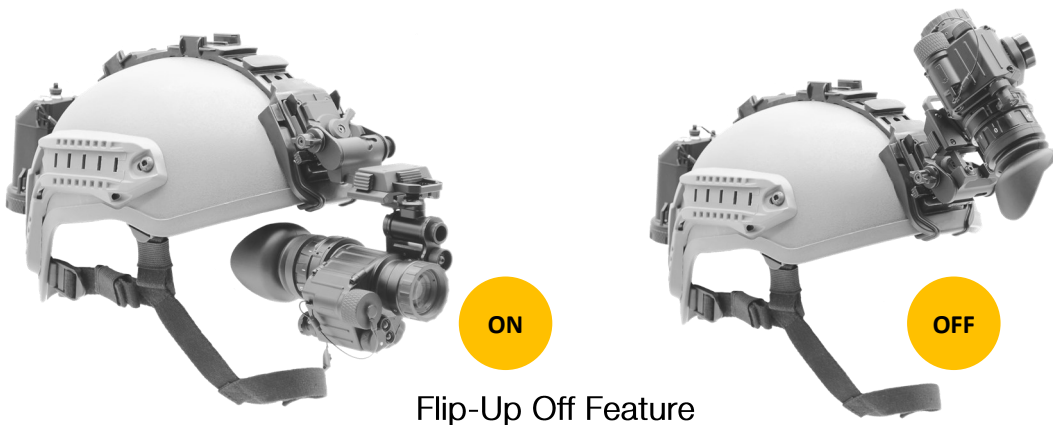

Flip-Up Off Feature

When Mounted on a Flip-Up Head Gear or a Helmet Mount, PVS-14C Turns Off Once in Flip-Up Position.