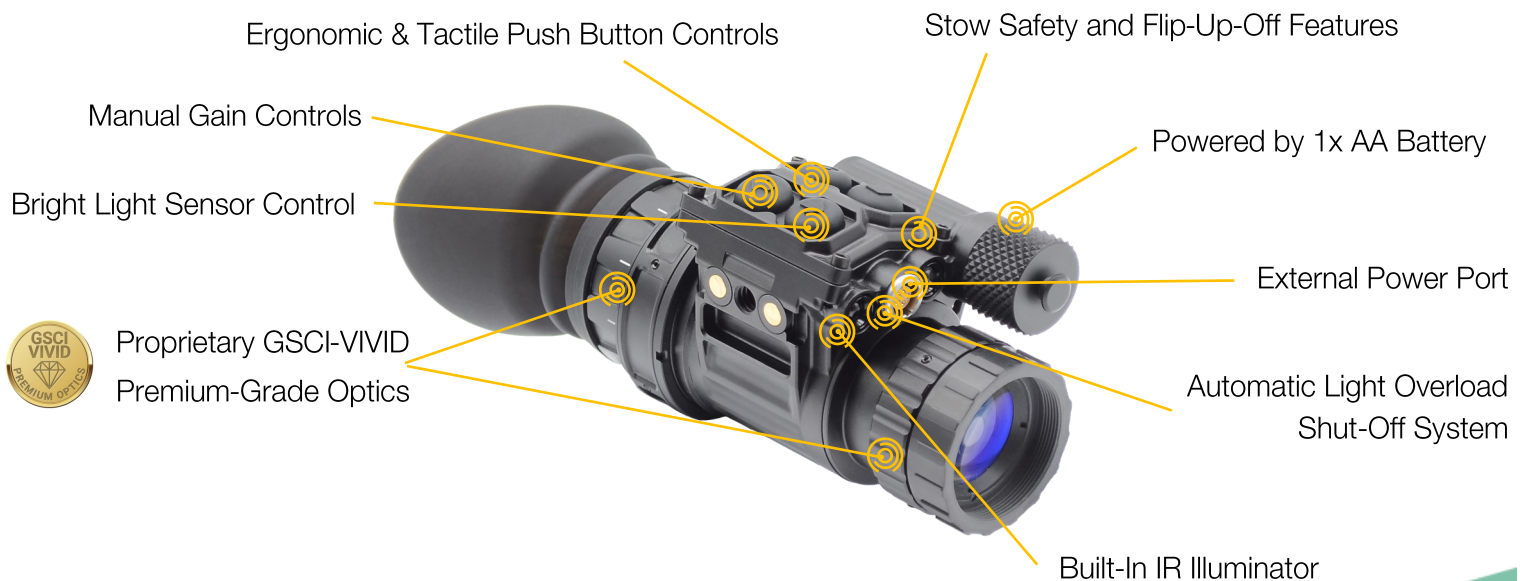

ADVANTAGES OF THE LUX-14™L

Designed, Developed, Manufactured by GSCI Advanced Photonics
120 WHITMORE ROAD, UNIT 20, WOODBRIDGE, ONTARIO, L4L6A5, CANADA
WWW.GSCI.NET | GSCI@GSCI.NET | +1.905.850.0990

DISCLAIMER. Technical description, certain optical-electronic-mechanical features of the product shown herein and/or some of its parts/components may not precisely represent the actual device and are subject to change without prior notice by the sole discretion of General Starlight Co., Inc. Mass of the product represents measurable weight of all components this product consists of, such as optics, mechanics, and electronics. Dimensions of the product represents measurable size of the body, including all optical components attached and in fully folded position. Dimensions of additions such as mounting brackets, eyecups, objective lens covers, and/or battery extensions may vary and therefore are not listed herein. Copyright © 1992-2024 General Starlight Co., Inc. Canada. All rights reserved.