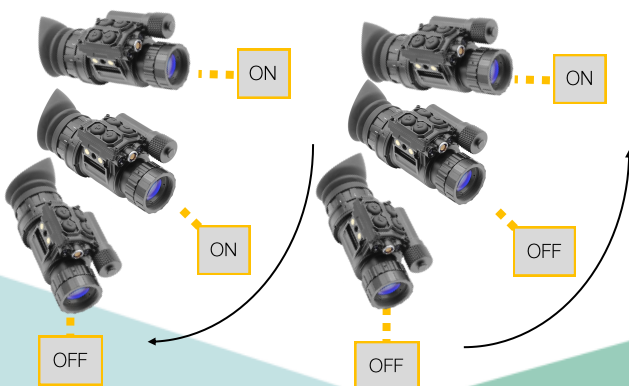

ADVANCED TACTICAL NIGHT VISION MONOCULAR LUX-14™L

DISTINCTIVE FEATURES

Extended Range Observation

Accepts Afocal Objective Lenses with 3X and 5X Optical Magnification

Picatinny Mounting

The LUX-14™L can be mounted on Picatinny Rail by using DQRM-14 mount.

ON

OFF

Flip-Up Off Feature

When Mounted on a Flip-Up Head Gear or a Helmet Mount, LUX-14™L Turns Off Once in Flip-Up Position.*

**Flip-Up Feature works only with purposely designed helmet mounts and J-Arms.*

Stow Safety Feature

If Activated, The SSF Feature Shuts Off the Unit once it is Stowed and Powers the Unit Back Up when it is Returned Back to the Horizontal Position. SSF is Used to Stay Covert in Night-Time Operations.